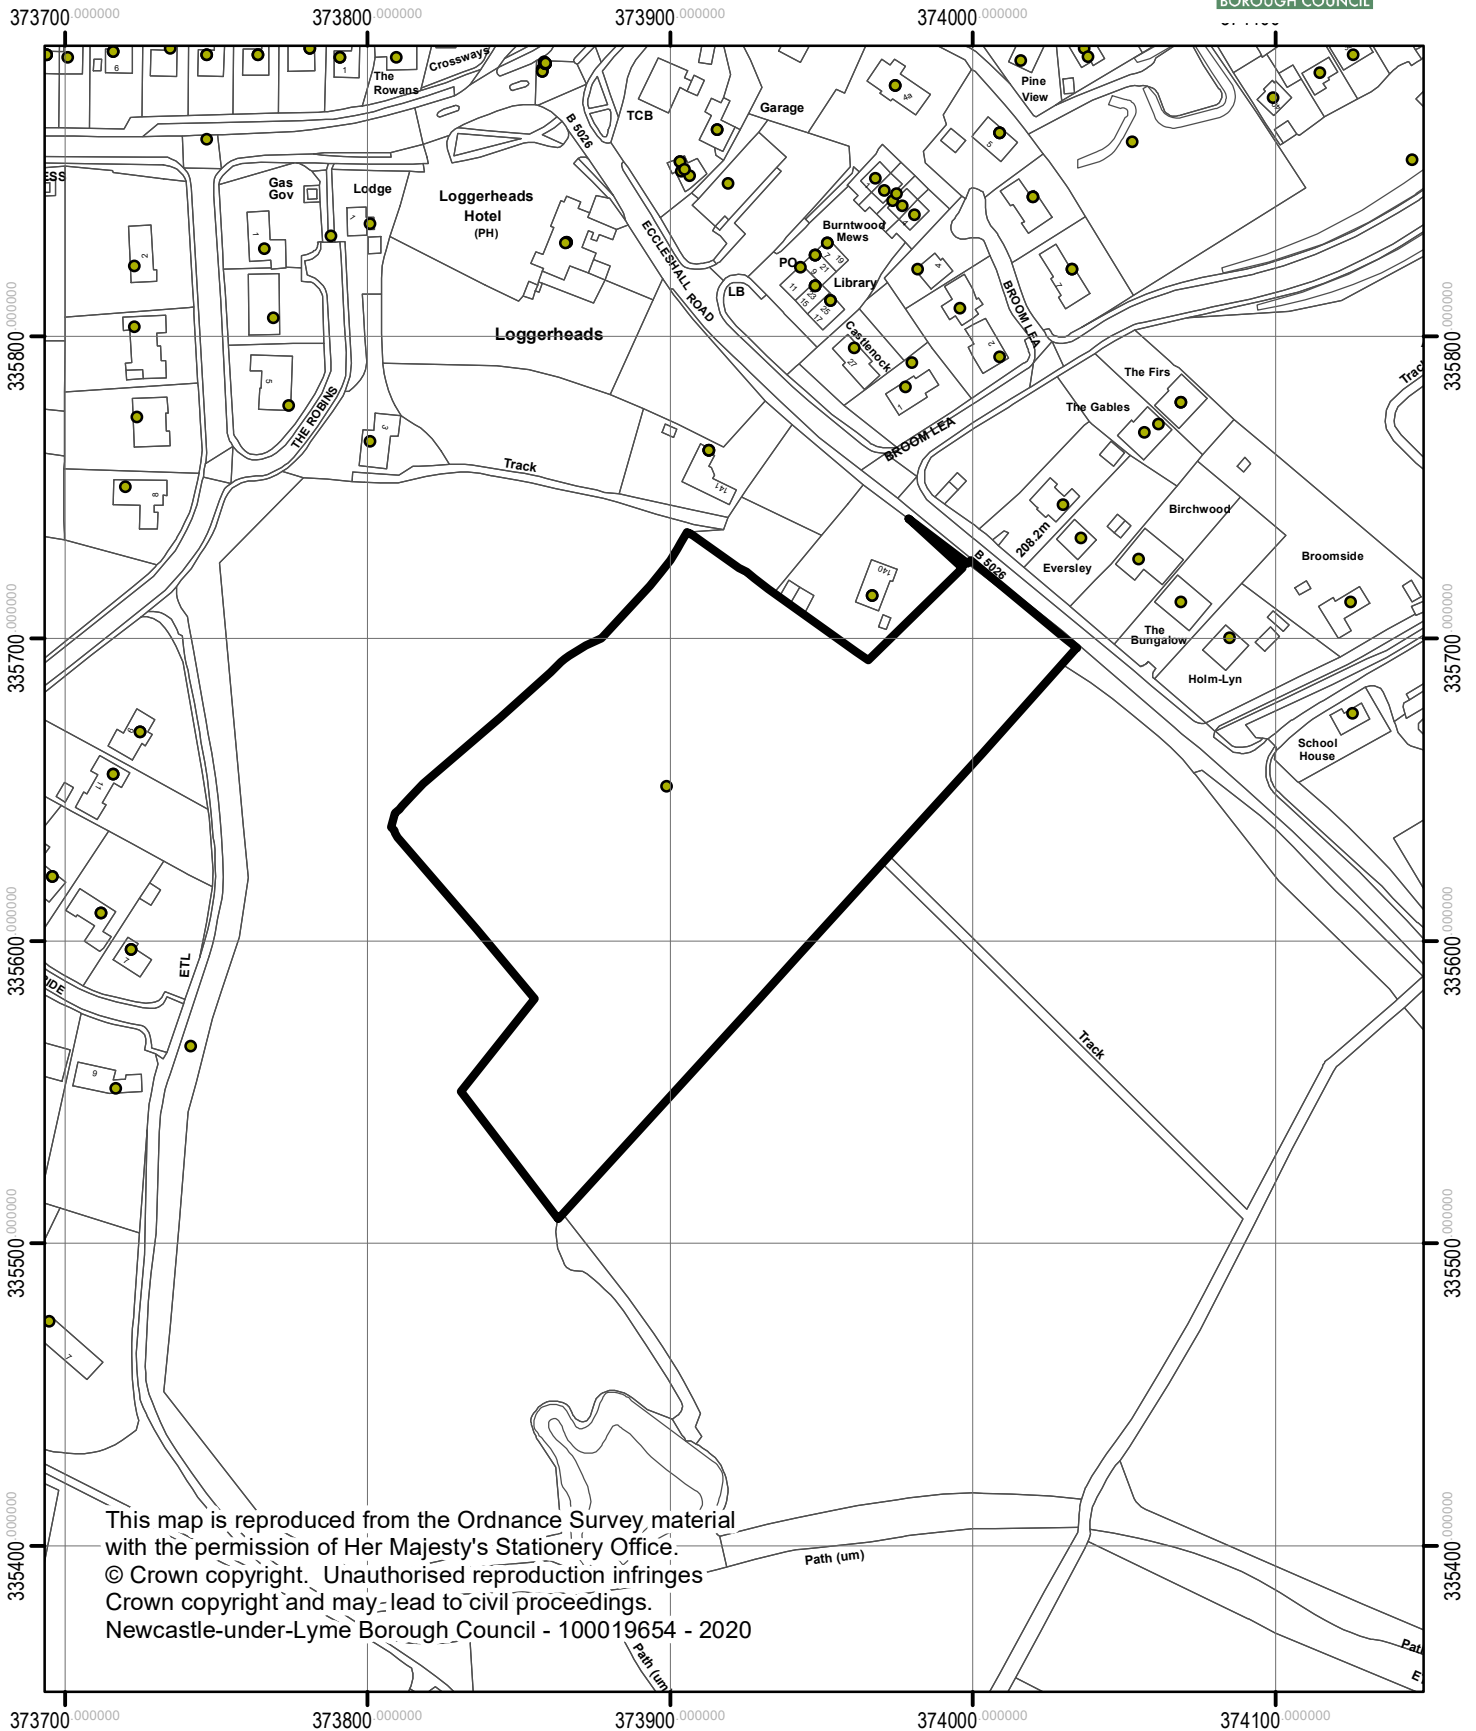

Land Off Eccleshall Road Loggerheads

This map is reproduced from the Ordnance Survey material with the permission of Her Majesty's Stationery Office. © Crown copyright. Unauthorised reproduction infringes Crown copyright and may lead to civil proceedings. Newcastle-under-Lyme Borough Council - 100019654 - 2020